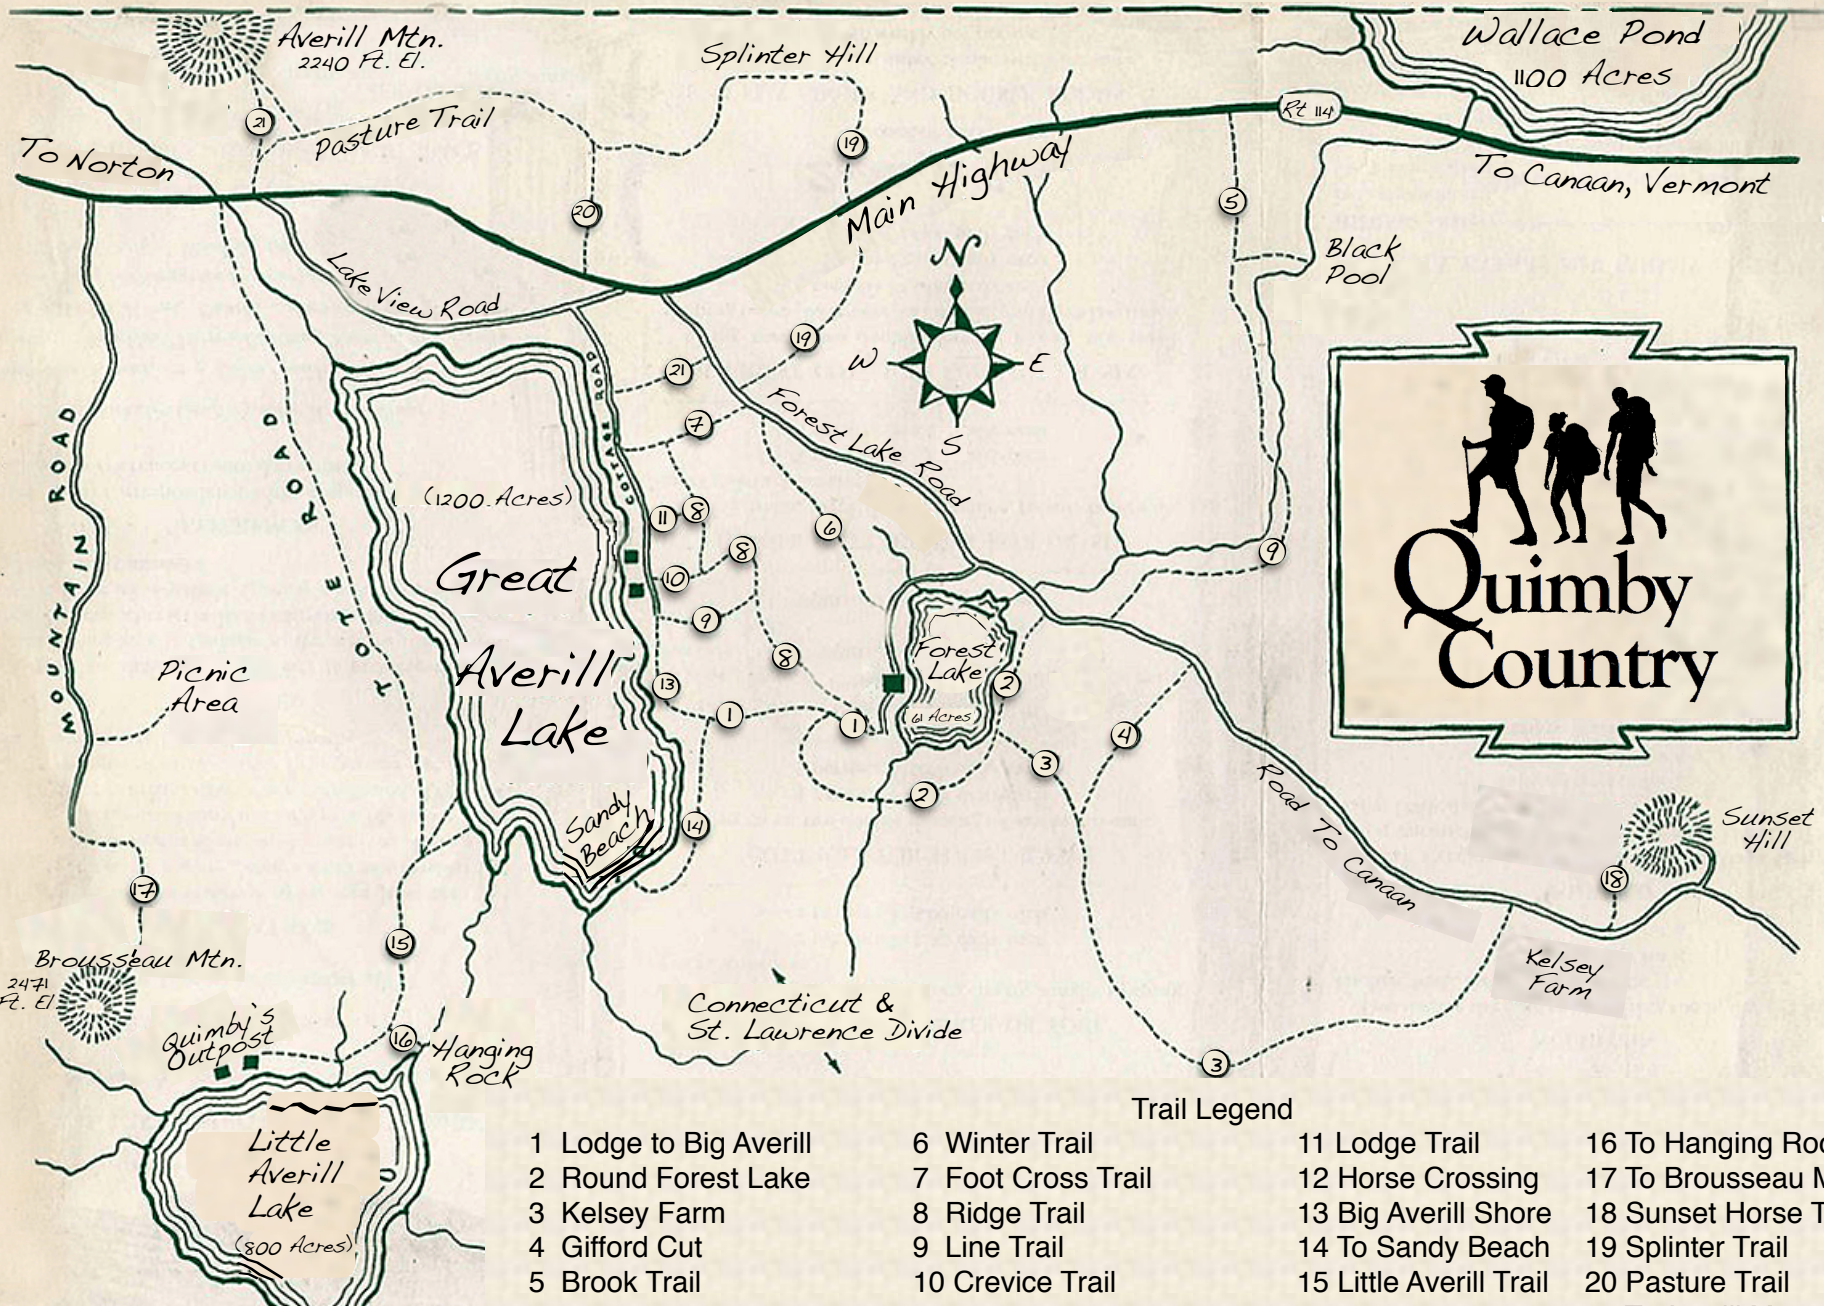

Quebec, Canada

Trail Legend

- | | | | |
|------------------------|--------------------|-------------------------|-----------------------|
| 1 Lodge to Big Averill | 6 Winter Trail | 11 Lodge Trail | 16 To Hanging Rock |
| 2 Round Forest Lake | 7 Foot Cross Trail | 12 Horse Crossing | 17 To Brousseau Mtn. |
| 3 Kelsey Farm | 8 Ridge Trail | 13 Big Averill Shore | 18 Sunset Horse Trail |
| 4 Gifford Cut | 9 Line Trail | 14 To Sandy Beach | 19 Splinter Trail |
| 5 Brook Trail | 10 Crevice Trail | 15 Little Averill Trail | 20 Pasture Trail |
| | | | 21 To Averill Mtn. |